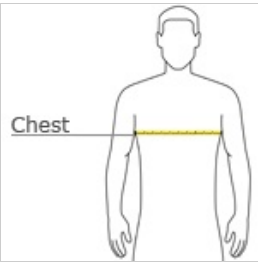

Youth Core Fleece Full-Zip Hooded Sweatshirt. PC90YZH

Cozy sweats in our core weight.

- 7.8-ounce, 50/50 cotton/poly fleece
- Air jet yarn for softness
- No drawcord at hood
- YKK metal zipper
- Front pockets

front

back

HOW TO MEASURE

CHEST WIDTH

Measure under the arm and around the fullest part of the chest with arms down, keeping tape horizontal.

SIZE CHART

	XS	S	M	L	XL
Size	4	6/8	10/12	14/16	18/20
Chest	25-26	26-28	28-30	30-32	32-35